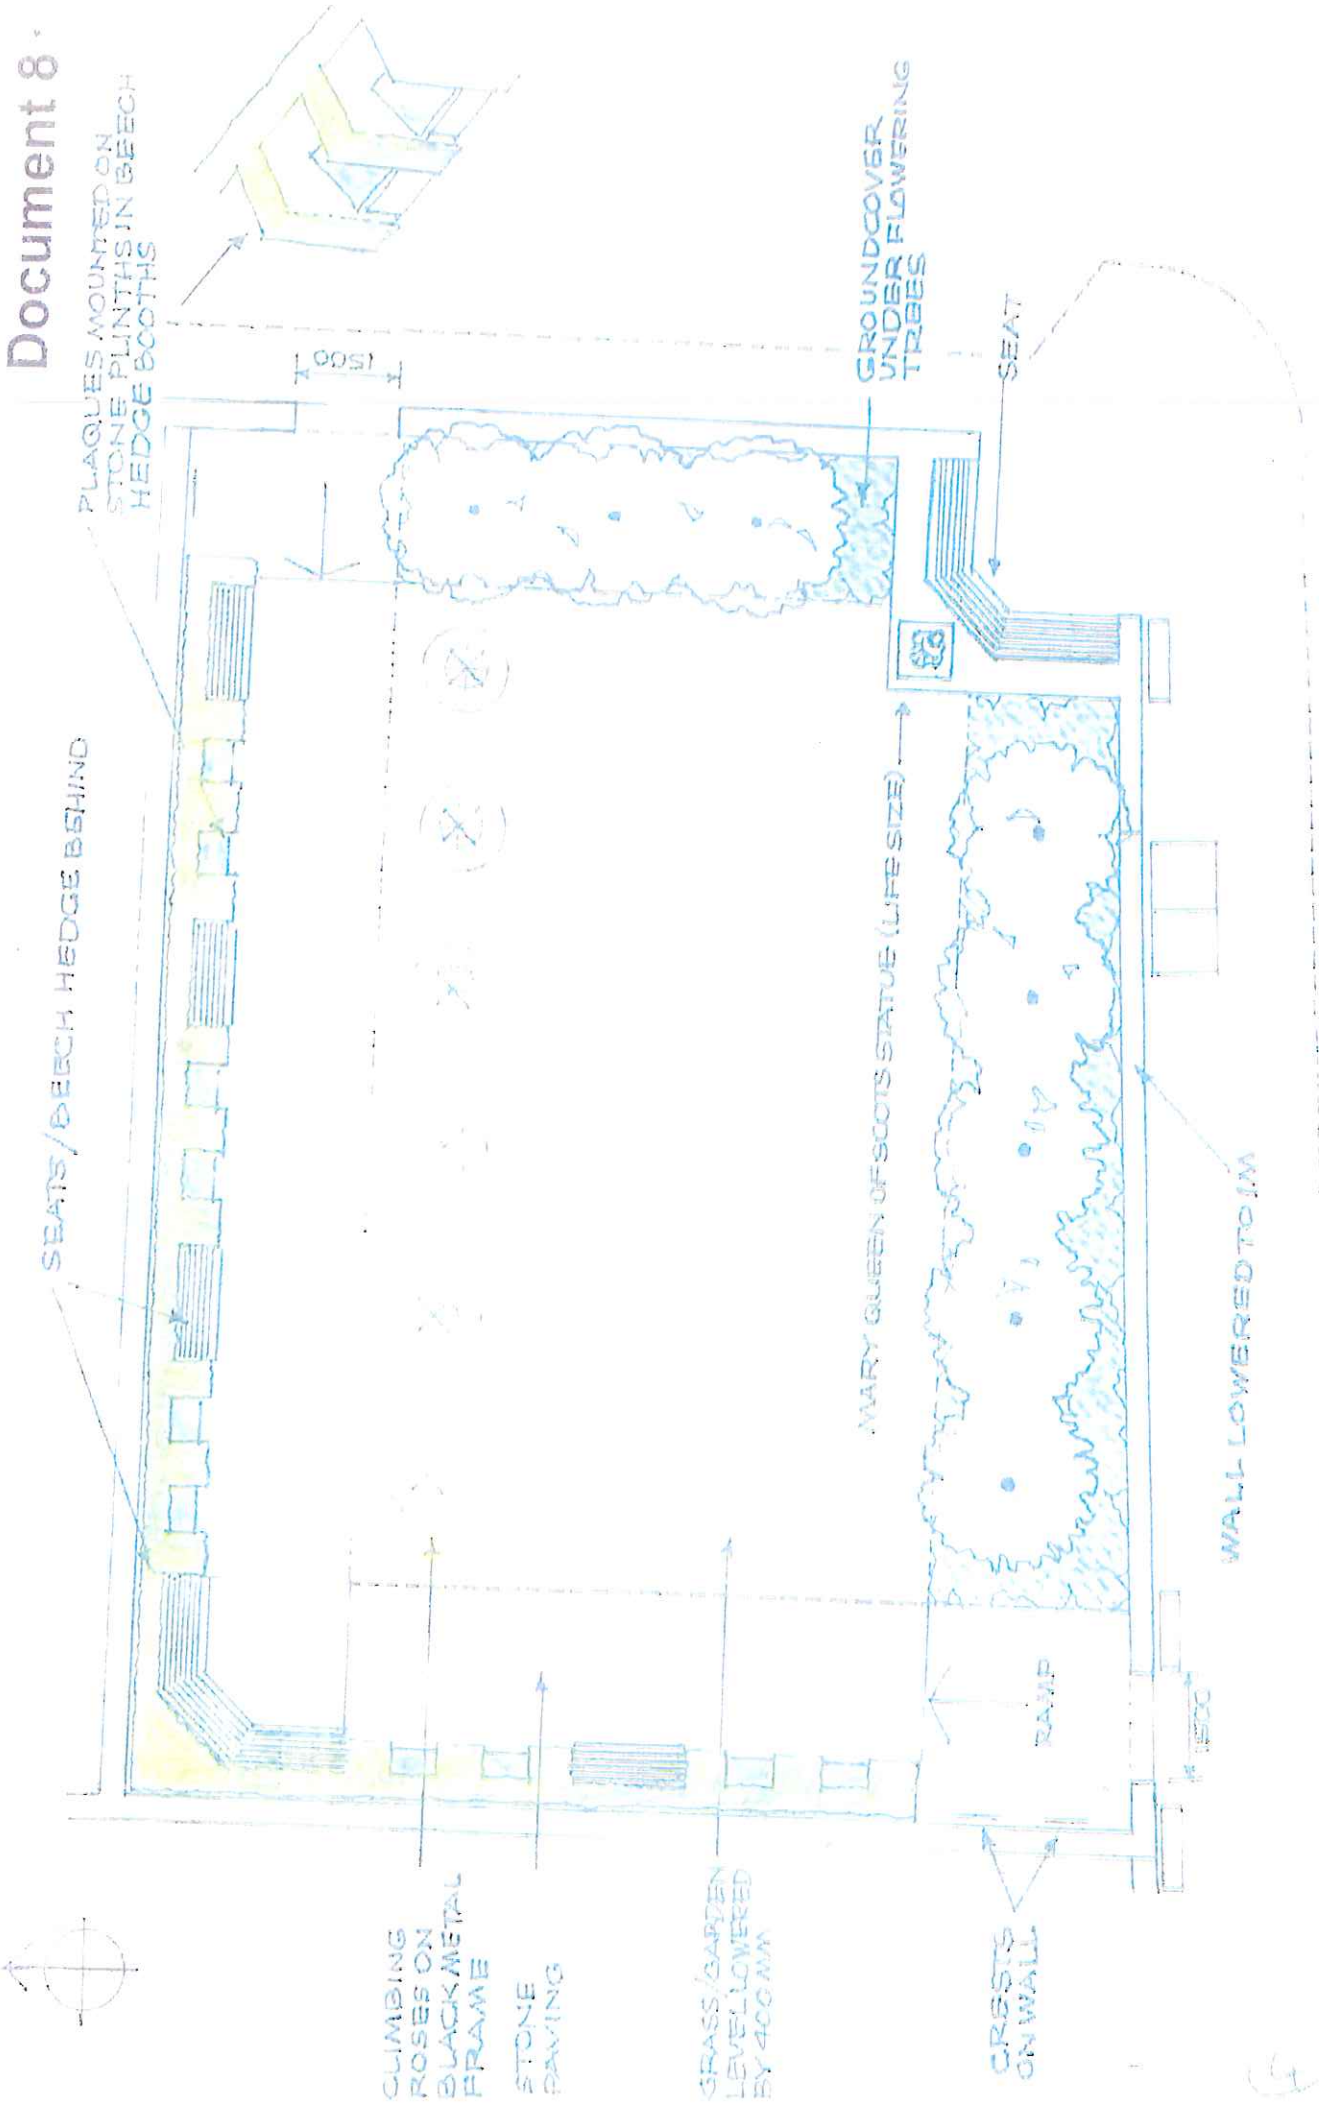

Document 8

PROPOSED PUBLIC GARDEN AT GREYFRIARS GARDEN
 DEDICATED TO MARY QUEEN OF SCOTS
 PLAN SCALE 1:100 9.9.2011 D.R.S.

ST MARY'S PLACE

F

ELEVATION TO ST MARY'S PLACE

LONGITUDINAL SECTION

ELEVATION TO GREYFRIARS GARDEN

CROSS SECTION

(5)

PROPOSED PUBLIC GARDEN AT GREYFRIARS GARDEN
DEDICATED TO MARY QUEEN OF SCOTS

PLANNING AND SECTION SCALE 1:100 0.5 1.0 2.0