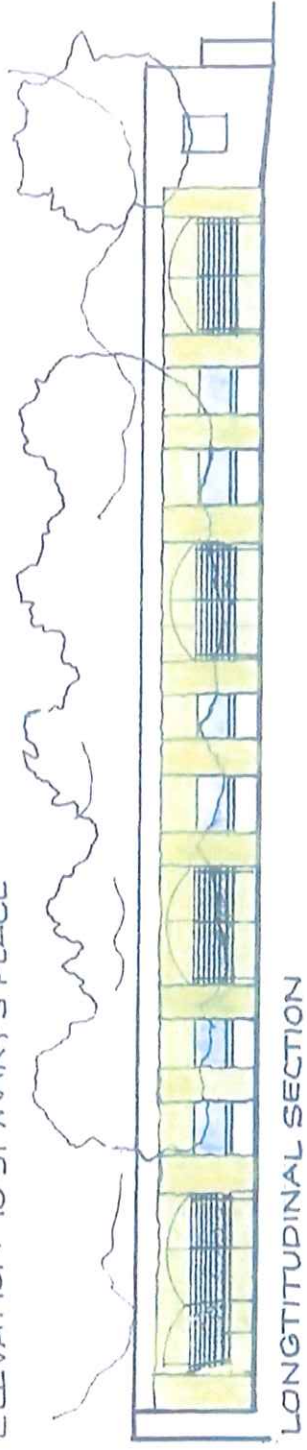

Document 8

PROPOSED PUBLIC GARDEN AT GREYFRIARS GARDEN
 DEDICATED TO MARY QUEEN OF SCOTS
 PLAN SCALE 1:100 9.9.2011 D.R.S.

ST MARY'S PLACE

F

ELEVATION TO ST MARY'S PLACE

LONGITUDINAL SECTION

ELEVATION TO GREYFRIARS GARDEN

CROSS SECTION

(5)

PROPOSED PUBLIC GARDEN AT GREYFRIARS GARDEN
DEDICATED TO MARY QUEEN OF SCOTS

PLANNING AND SECTION SCALE 1:100 0.5 1.0 2.0